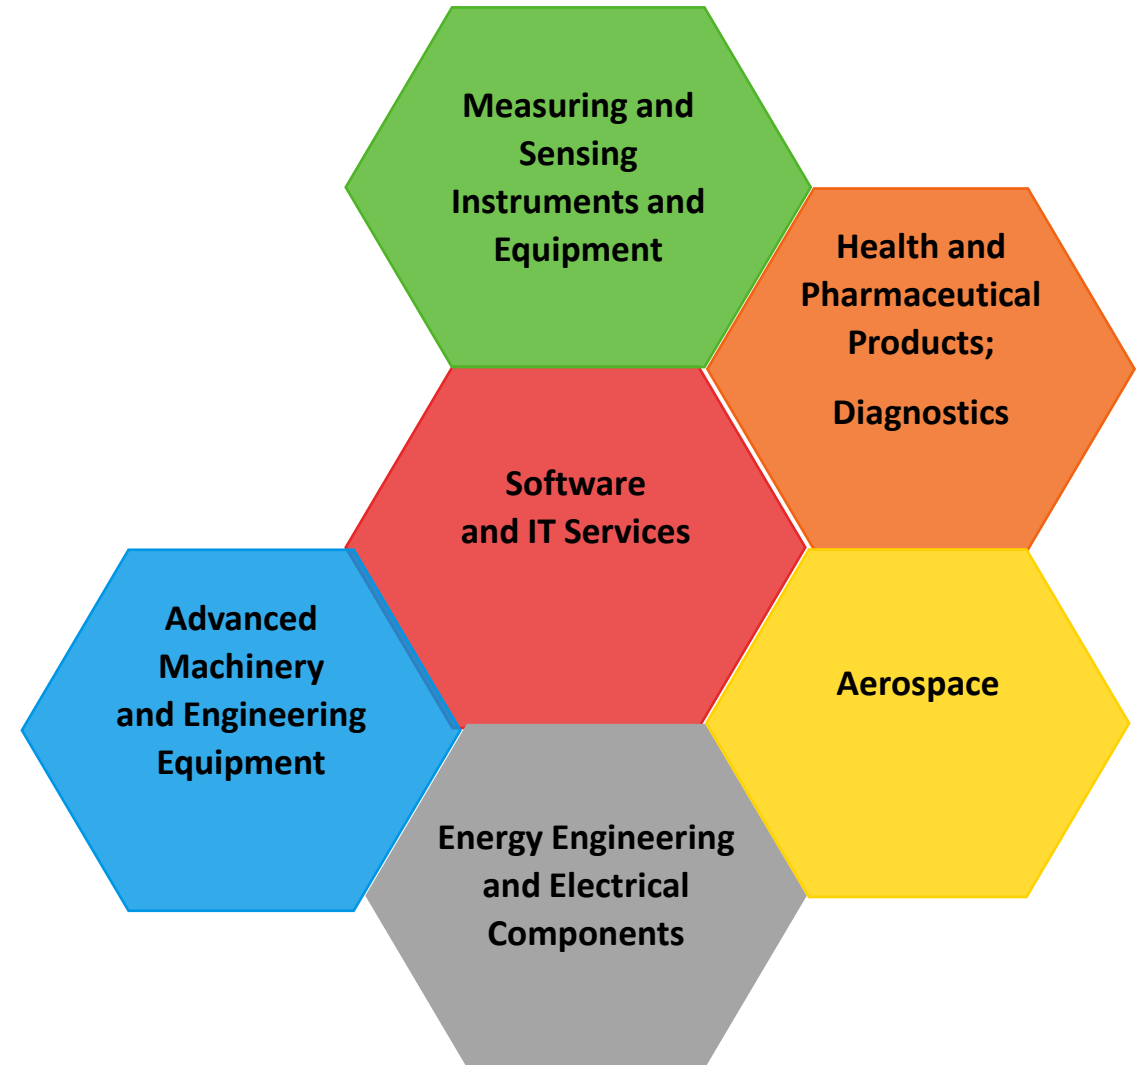

Leading Sectors in South Moravian Region