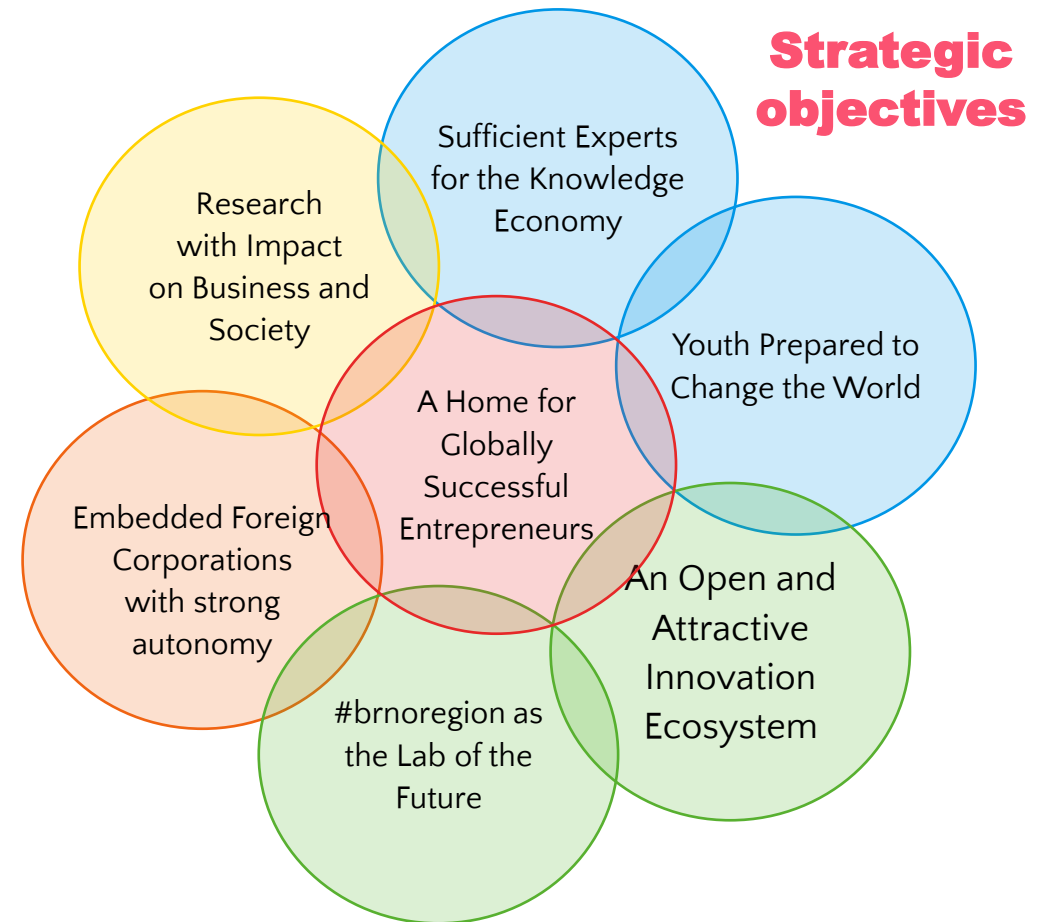

Regional Innovation Strategy

Vision

An open and self-confident society supporting an innovative environment in which it is a joy to do business, work, and live

9