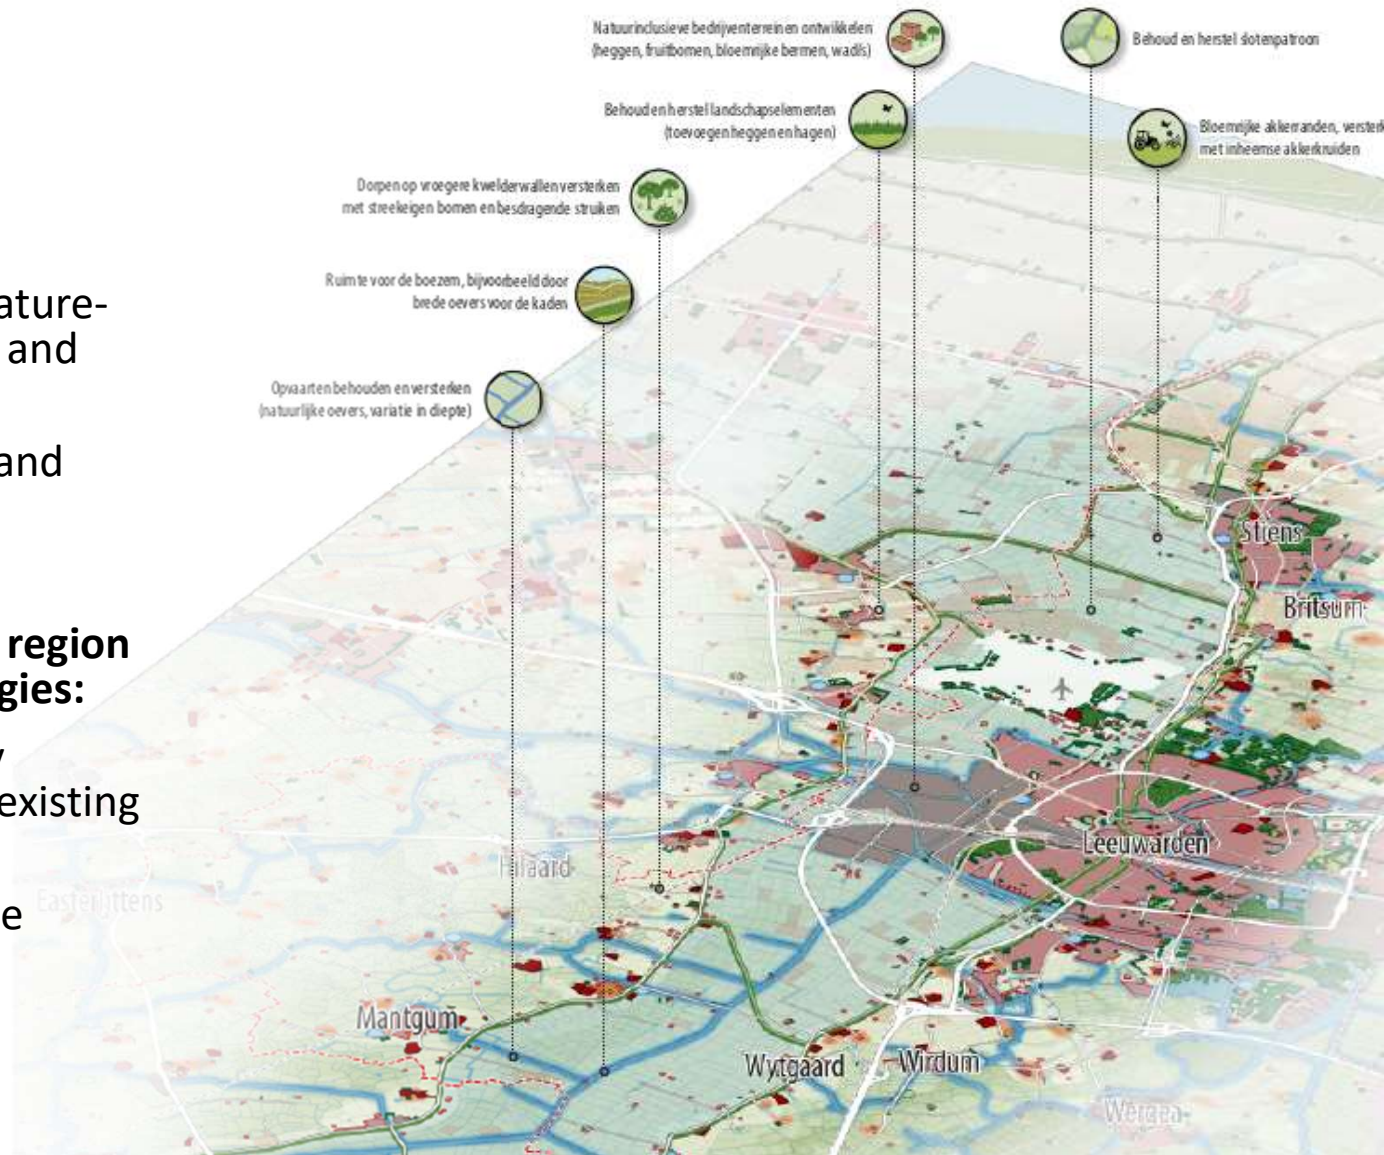

## 2. Knowledge position and Economic opportunities

- Water and Soil guiding principles in spatial planning
- Campuses, innovation and business opportunities

## 3. Healthy Soil seen as a driver of sustainable development and circular economy

- Strong agricultural and food industry in the area
- Healthy urban living environment (urban soils)

# Vision “Natuerlik Ljouwert 2050”

- Developed in cooperation with nature- and environmental organisations and province/regional government
- Prepared by landscape architect and ecological consultancy

## Leeuwarden is a front runner in the region with in depth analysis of soil typologies:

- Future spatial planning guided by characteristics of soil, water and existing nature
- "Building blocks" for designing the landscape
- Sharing knowledge with partners