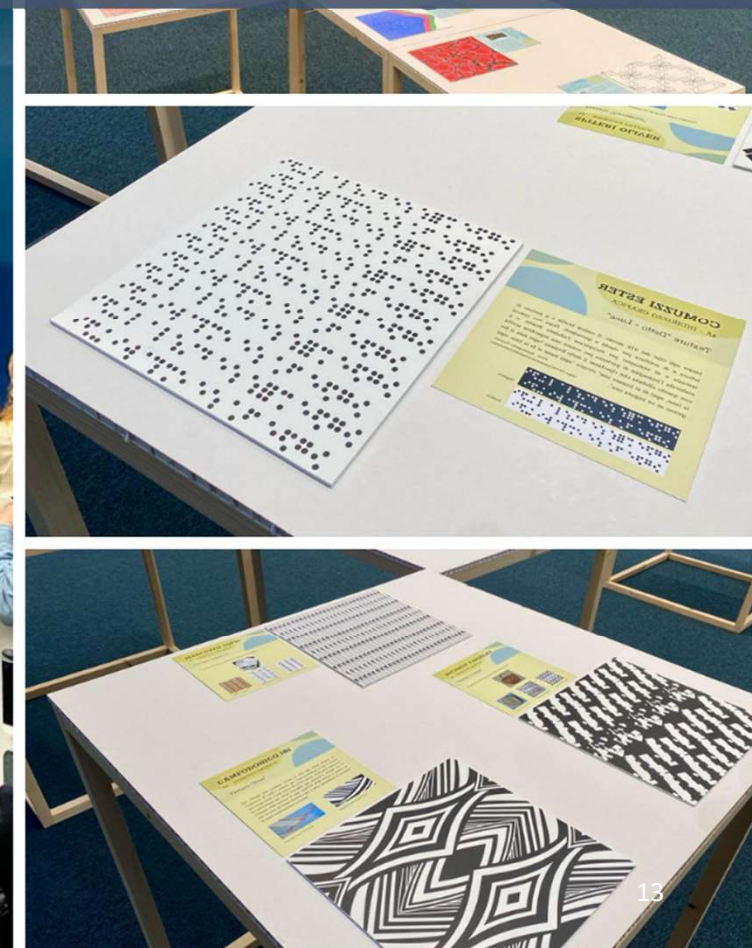

CLUSTER FVG
LEGNO ARREDO CASA

NEB SATELLITE EVENT: «NEW AND SUSTAINABLE DESIGN SOLUTIONS IN THE FIELD OF COLOR, MATERIAL AND FINISHING»

CLUSTER LEGNO ARREDO CASA FVG