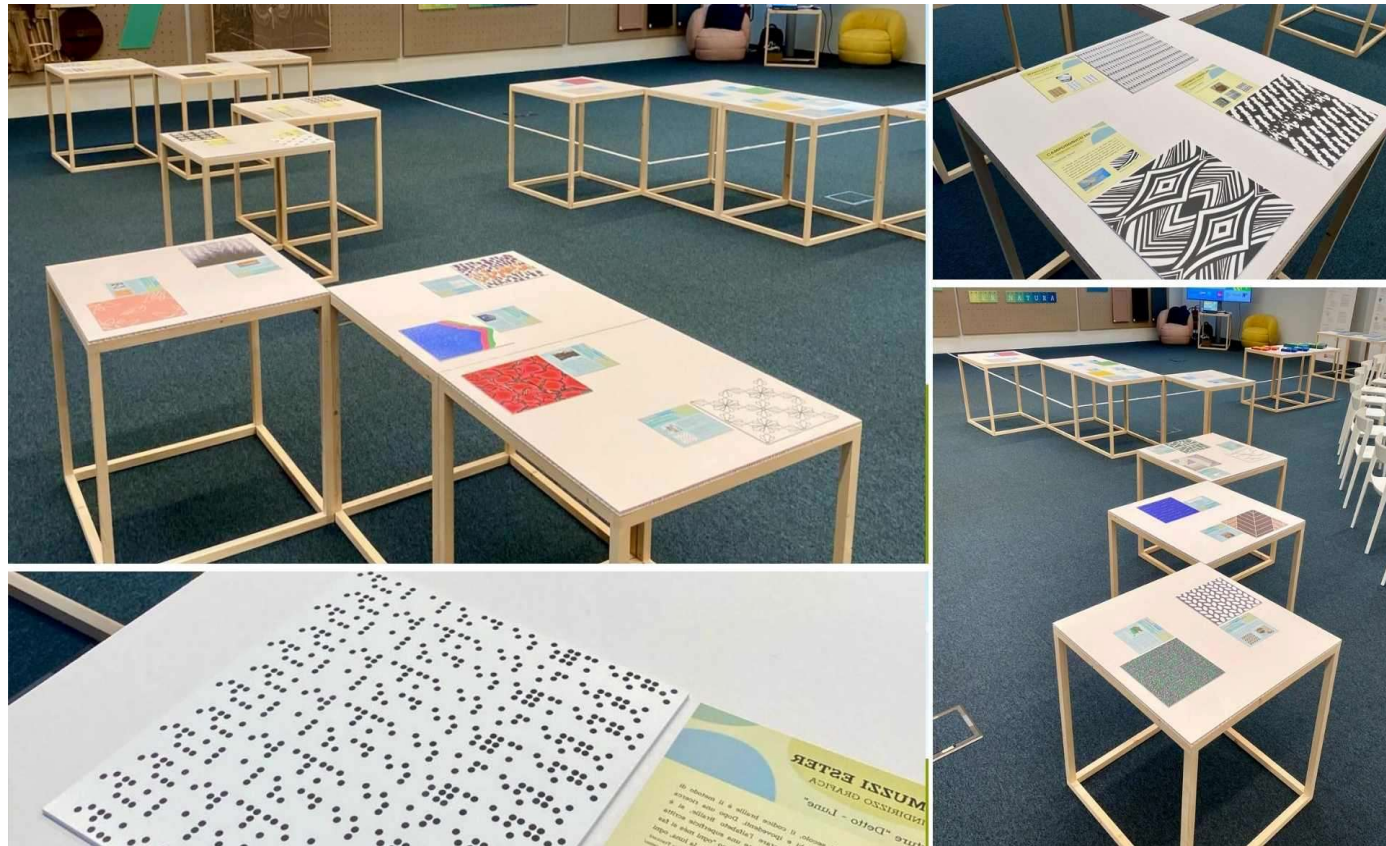

- Satellite event of the New European Bauhaus Festival "New sustainable design solutions in the field of color, material and finishing", inside the NEB festival (9th - 13th April 2024)
- Temporary international exhibition of bio-materials
- Permanent exhibition of excellences of bio-materials
- Seminars on specific topics of common interest
- Open to the public, schools, and international visitors

NEB SATELLITE EVENT: «NEW AND SUSTAINABLE DESIGN SOLUTIONS IN THE FIELD OF COLOR, MATERIAL AND FINISHING»

- Exhibition of project-works "New and sustainable design solutions in the field of color, material and finishing", inside the NEB Festival (from 9th April to 13th April 2024)
- Series of project-work done with students from the 'Giovanni Sello' High School in Udine and color designer Francesca Valan