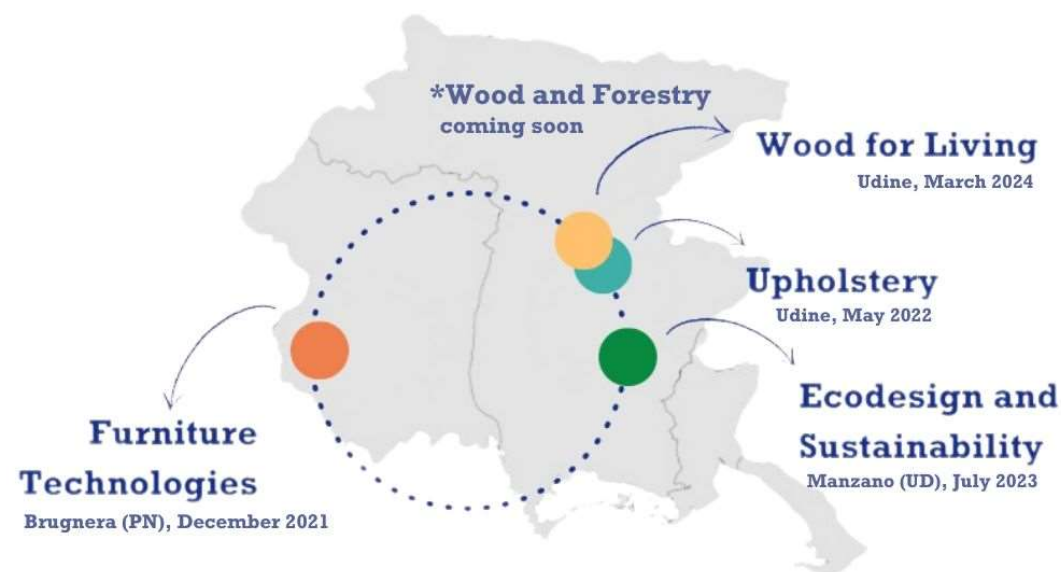

Target:

- workers
- Sector Companies
- Education/training System

Innovation Platform Project

CLUSTER FVG LEGNO ARREDO CASA

4 different Hubs with common:

- Strategic areas within the manufacturing district
- Co-founding partners (Co-founders are established leaders in their field, sharing/providing assets and know-how)
- Dynamic 3 Labs
- 1 Polyfunctional, open space

Network: Operational network to connect institutions, companies and the world of education

Innovation Platform Project

CLUSTER FVG

LEGNO ARREDO CASA

Innovation Platform Project

Innovation Platform | Furniture Technologies Lab (Brugnera)

A laboratory equipped with 4.0 technologies, fundamental to the growth of the furniture and panel industry. A new solution to support continuous training and upskilling activities, dedicated to future talents and specialized workforce.

Innovation Platform | Wood for Living (Udine)
A new, modern and functional space, equipped with 4.0 technologies and machines to train the new talents of the wood and home sector, transferring up-to-date knowledge and skills, in order to keep up with the technological developments of the regional manufacturing companies.